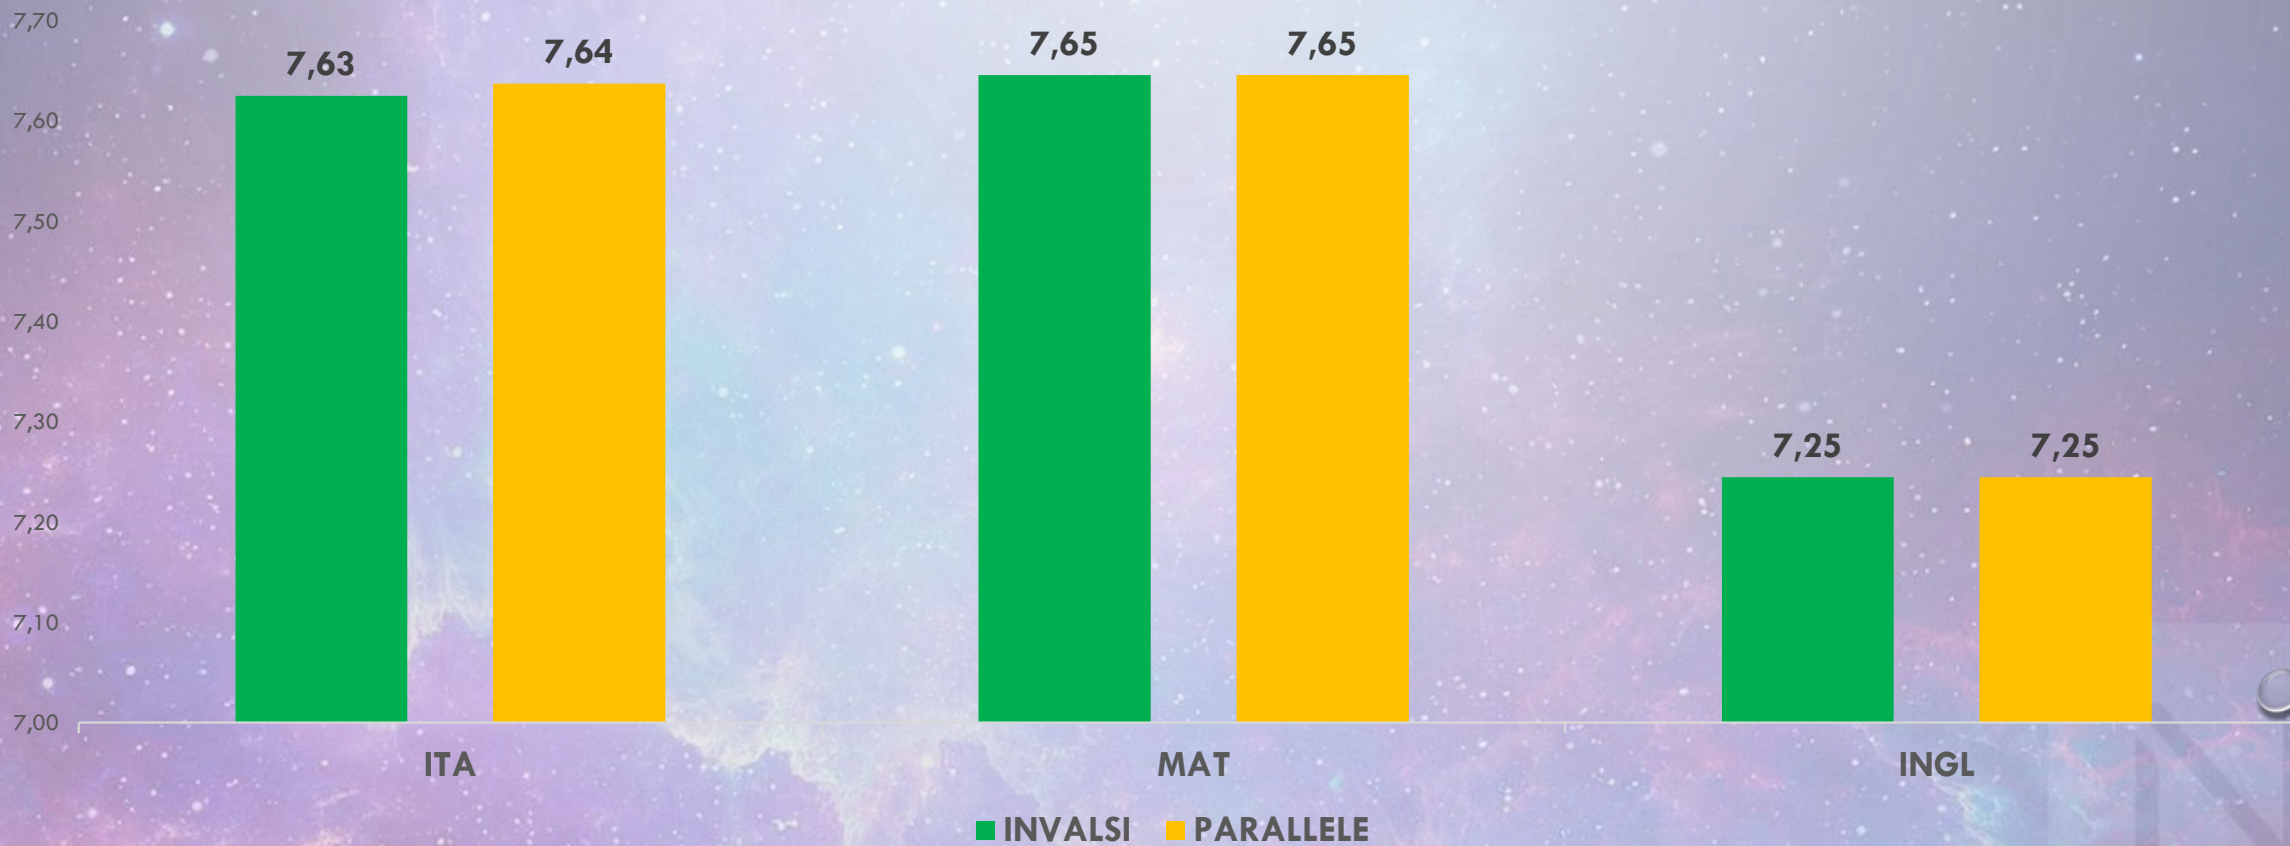

CLASSI SECONDE (CONFRONTO)

(MEDIA GENERALE)