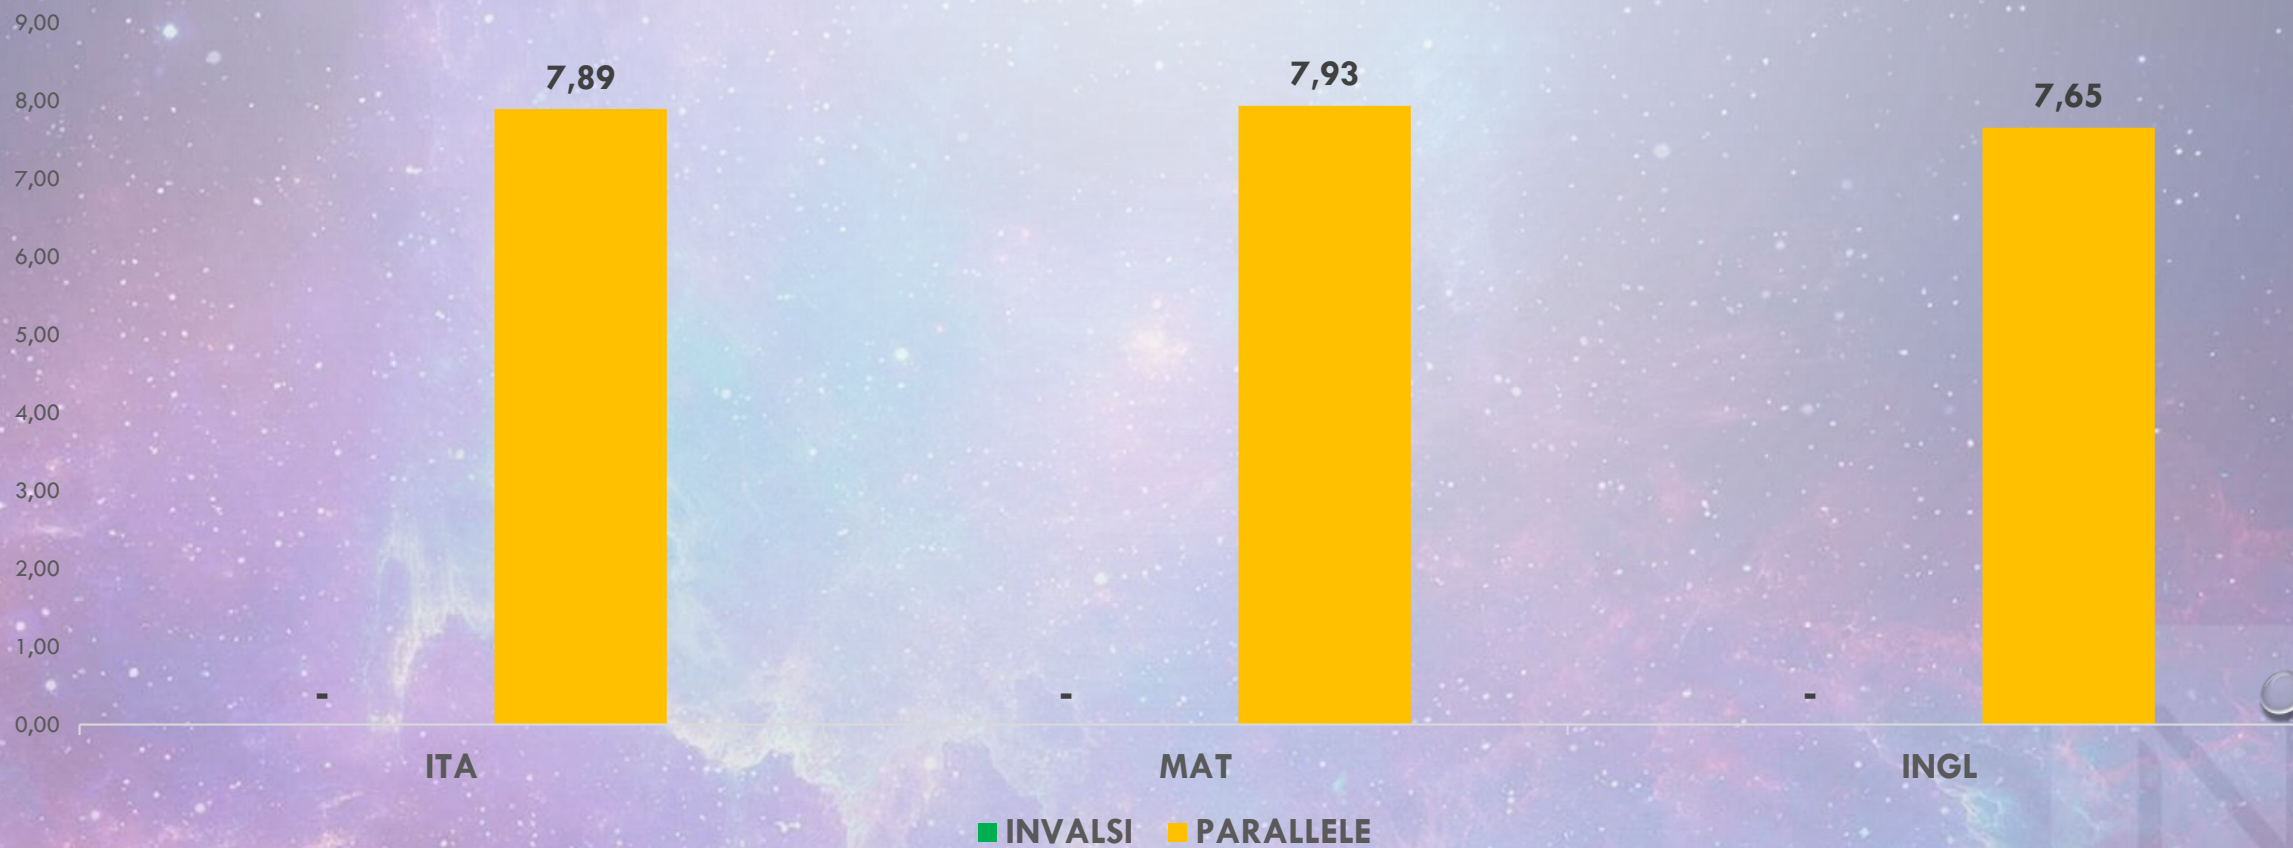

CLASSI PRIME (CONFRONTO)

(MEDIA GENERALE)