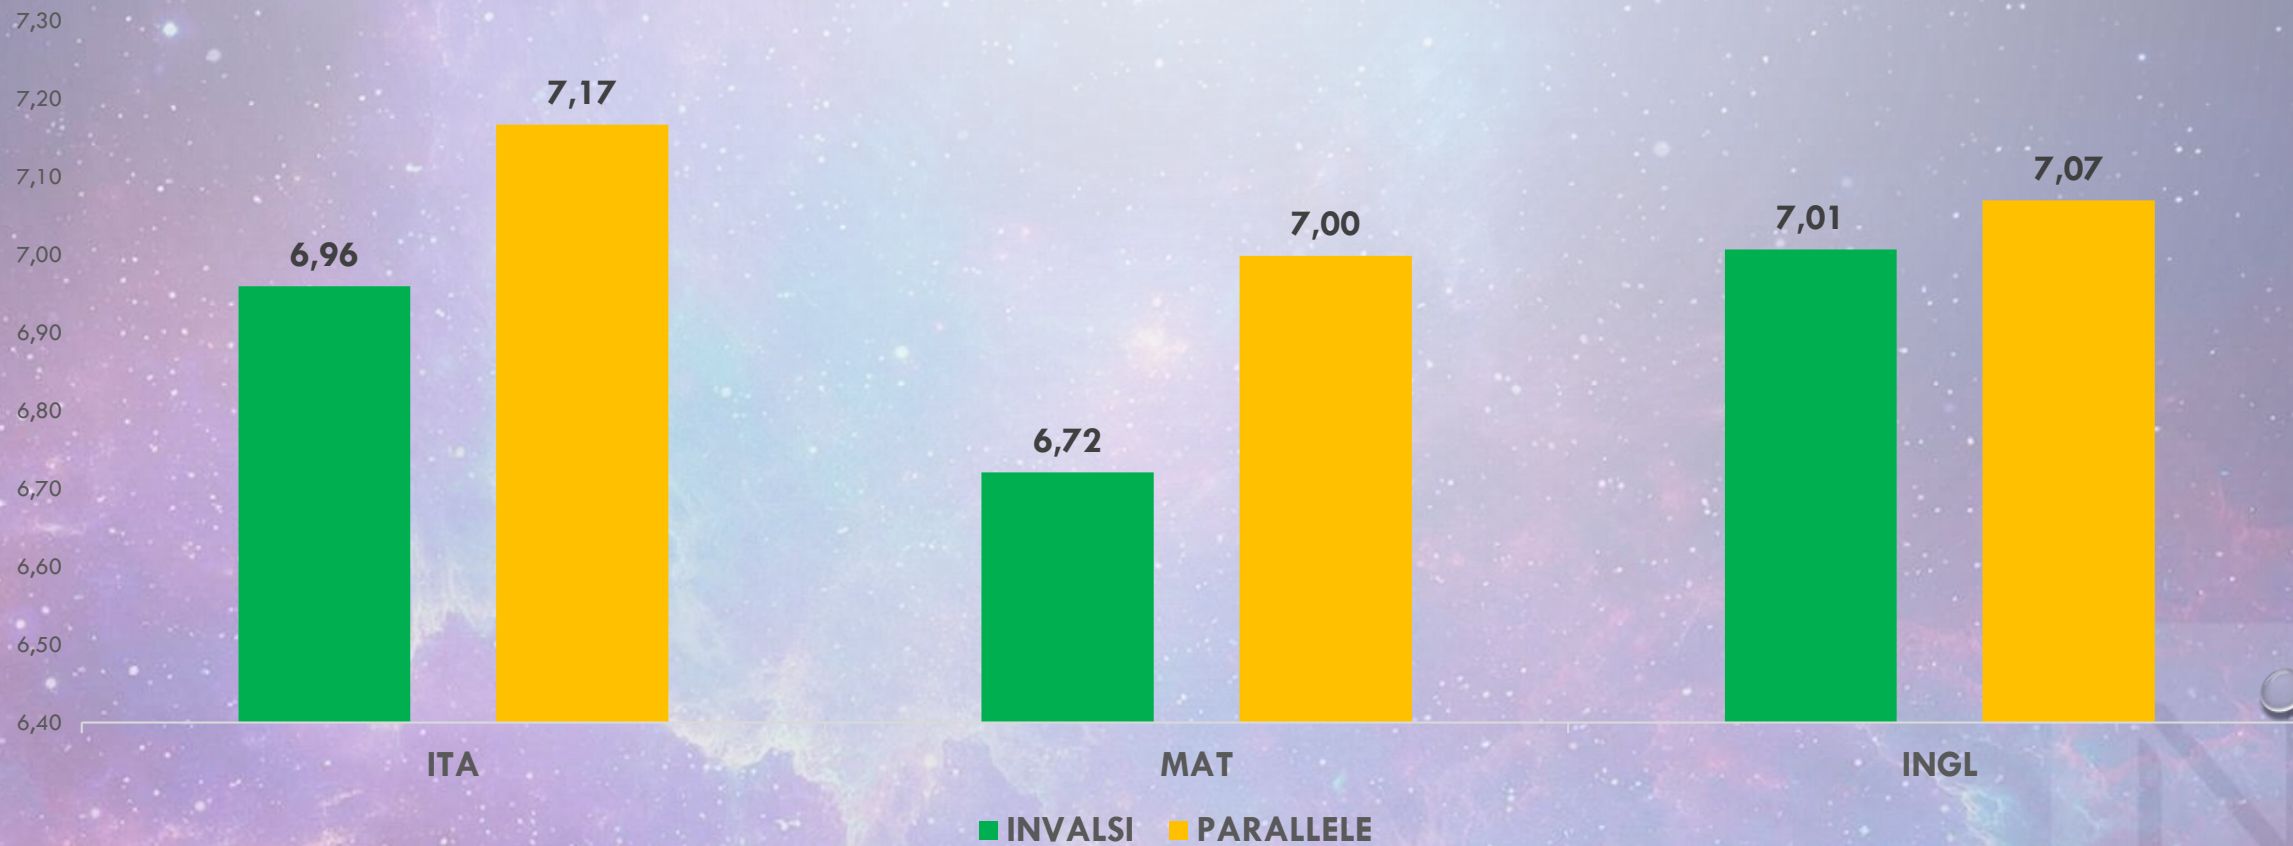

CLASSI QUINTE (CONFRONTO)

(MEDIA GENERALE)