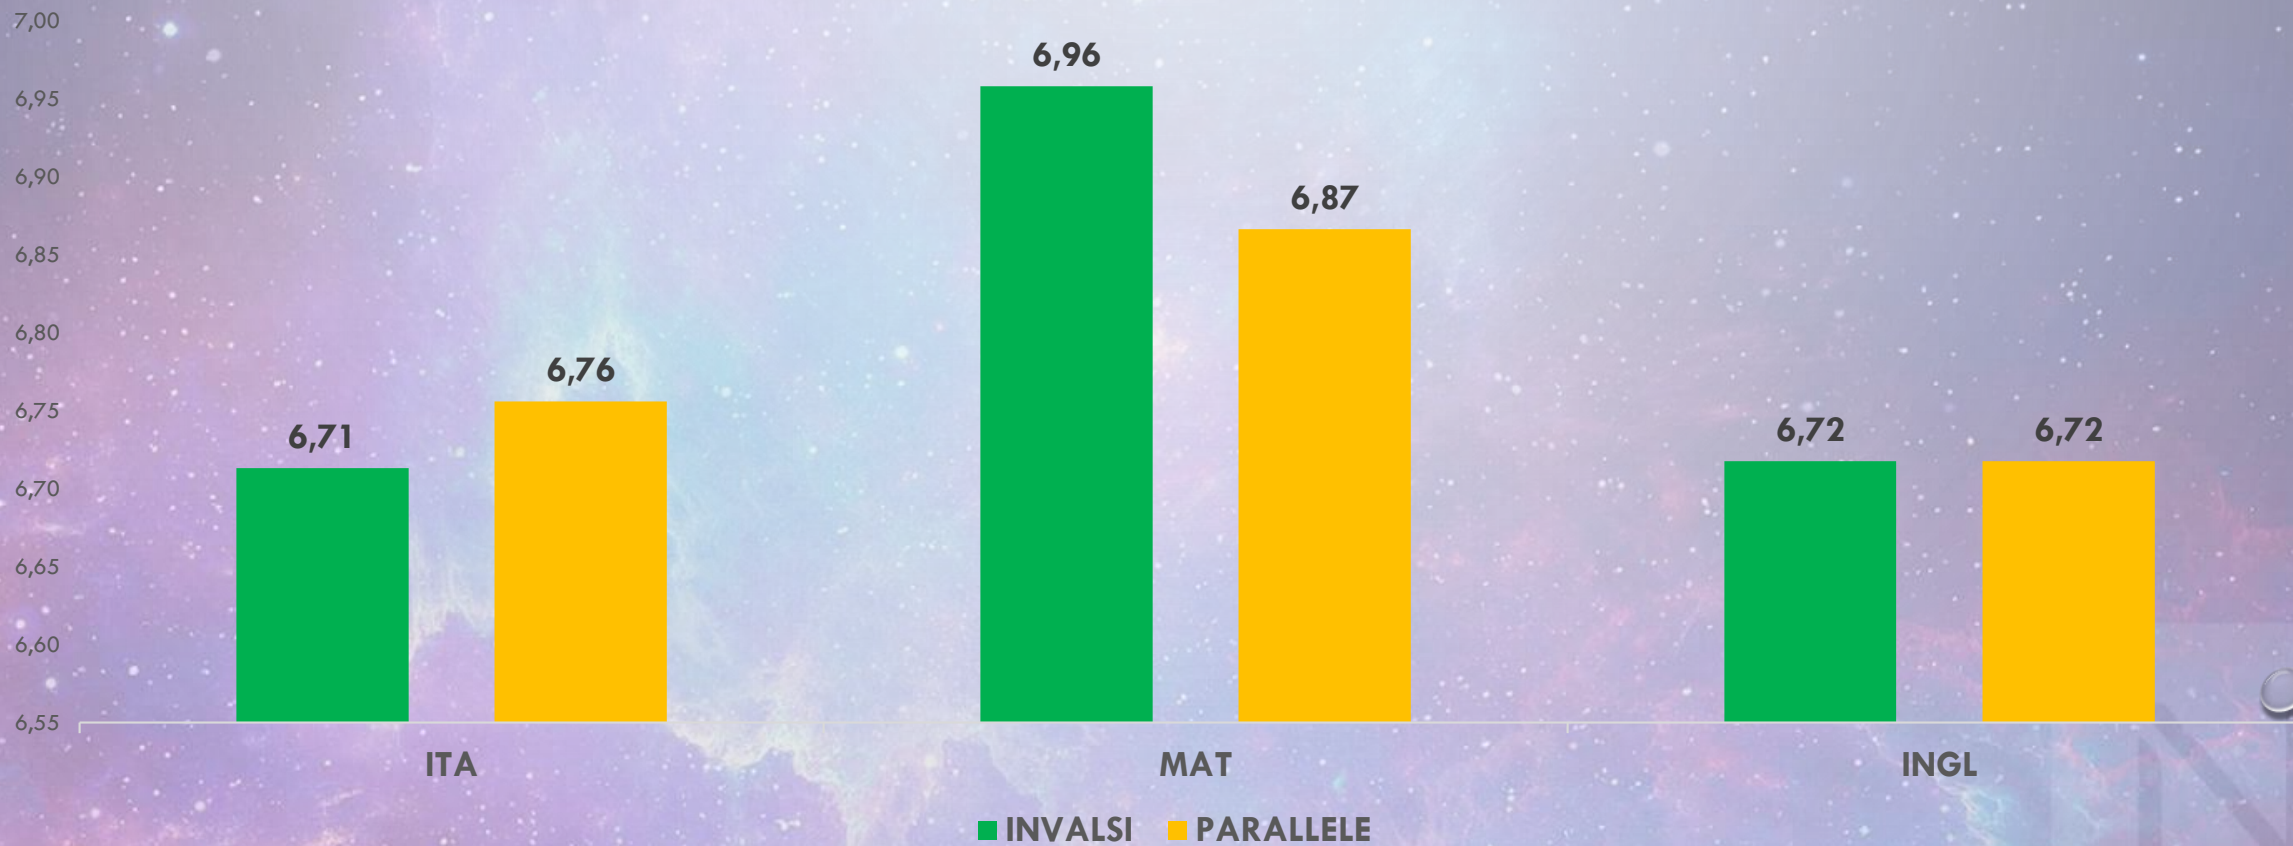

CLASSI QUARTE (CONFRONTO)

(MEDIA GENERALE)