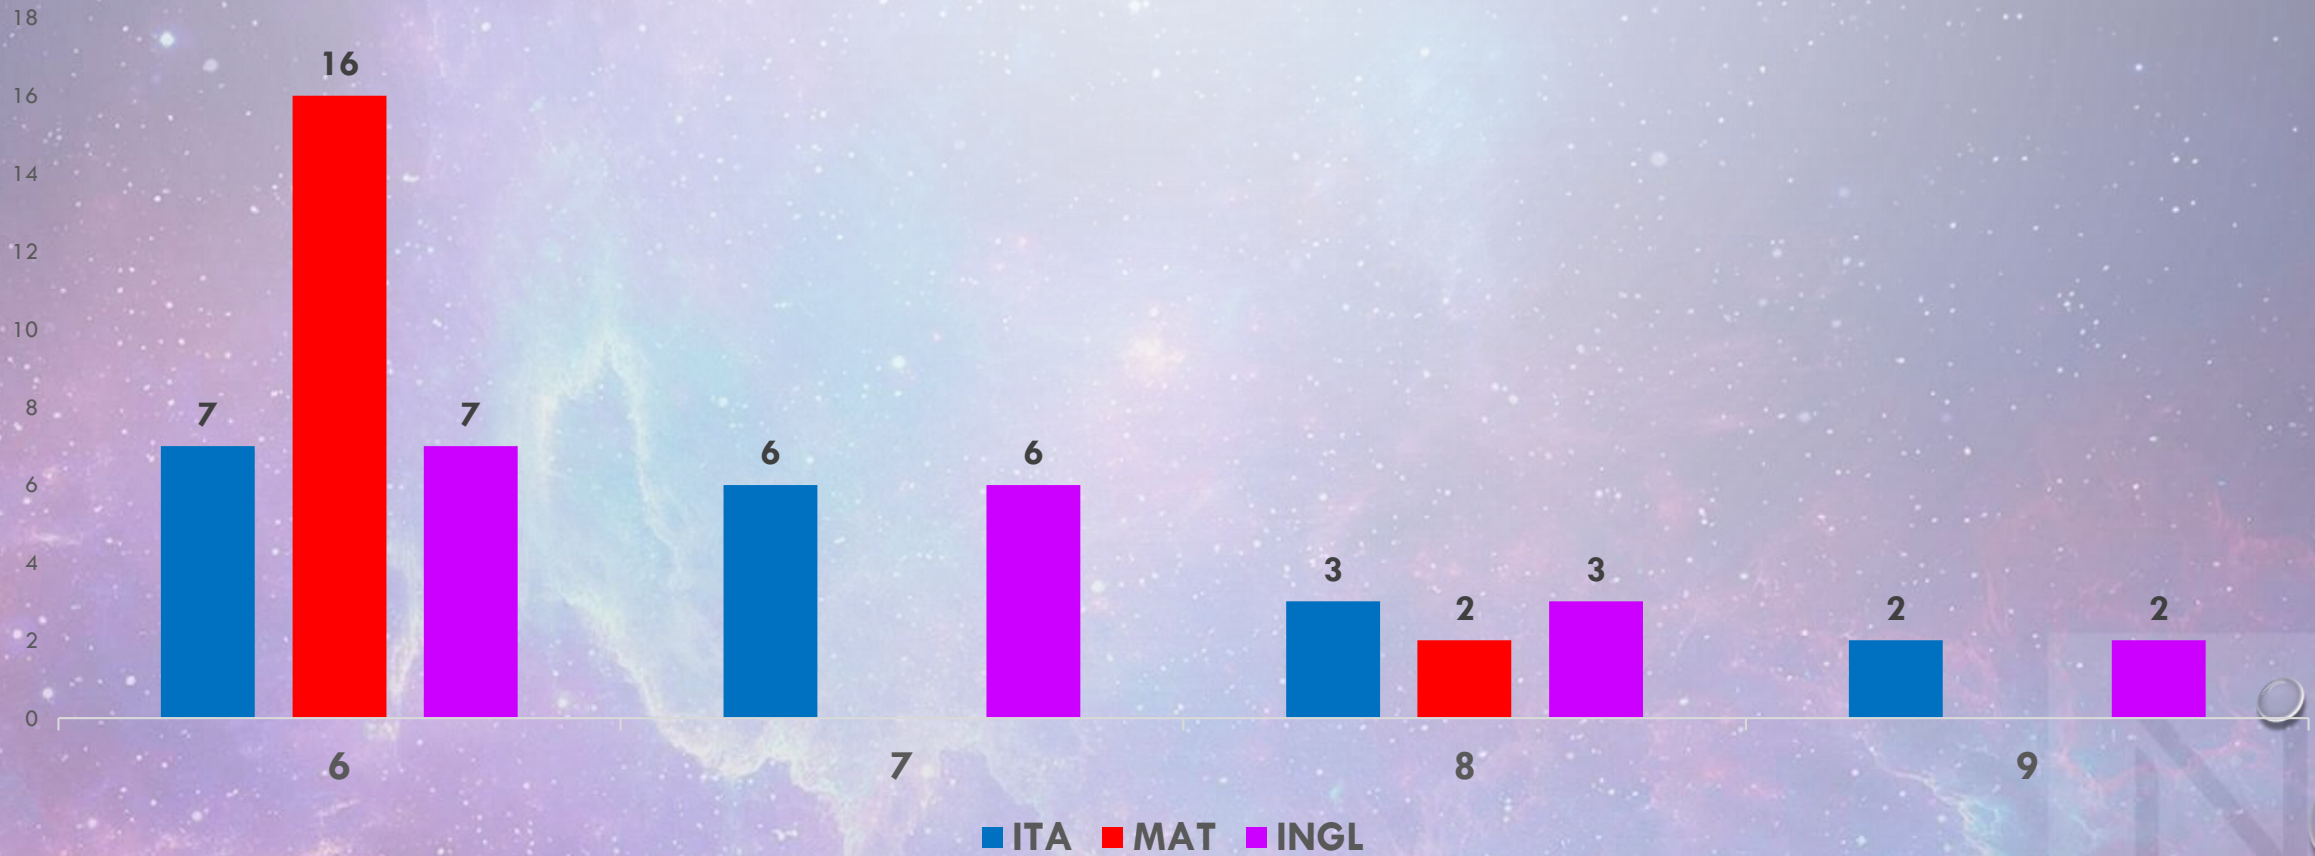

CLASSI QUINTE (INVALSI)

(DISTRIBUZIONE DEI VOTI 5B)