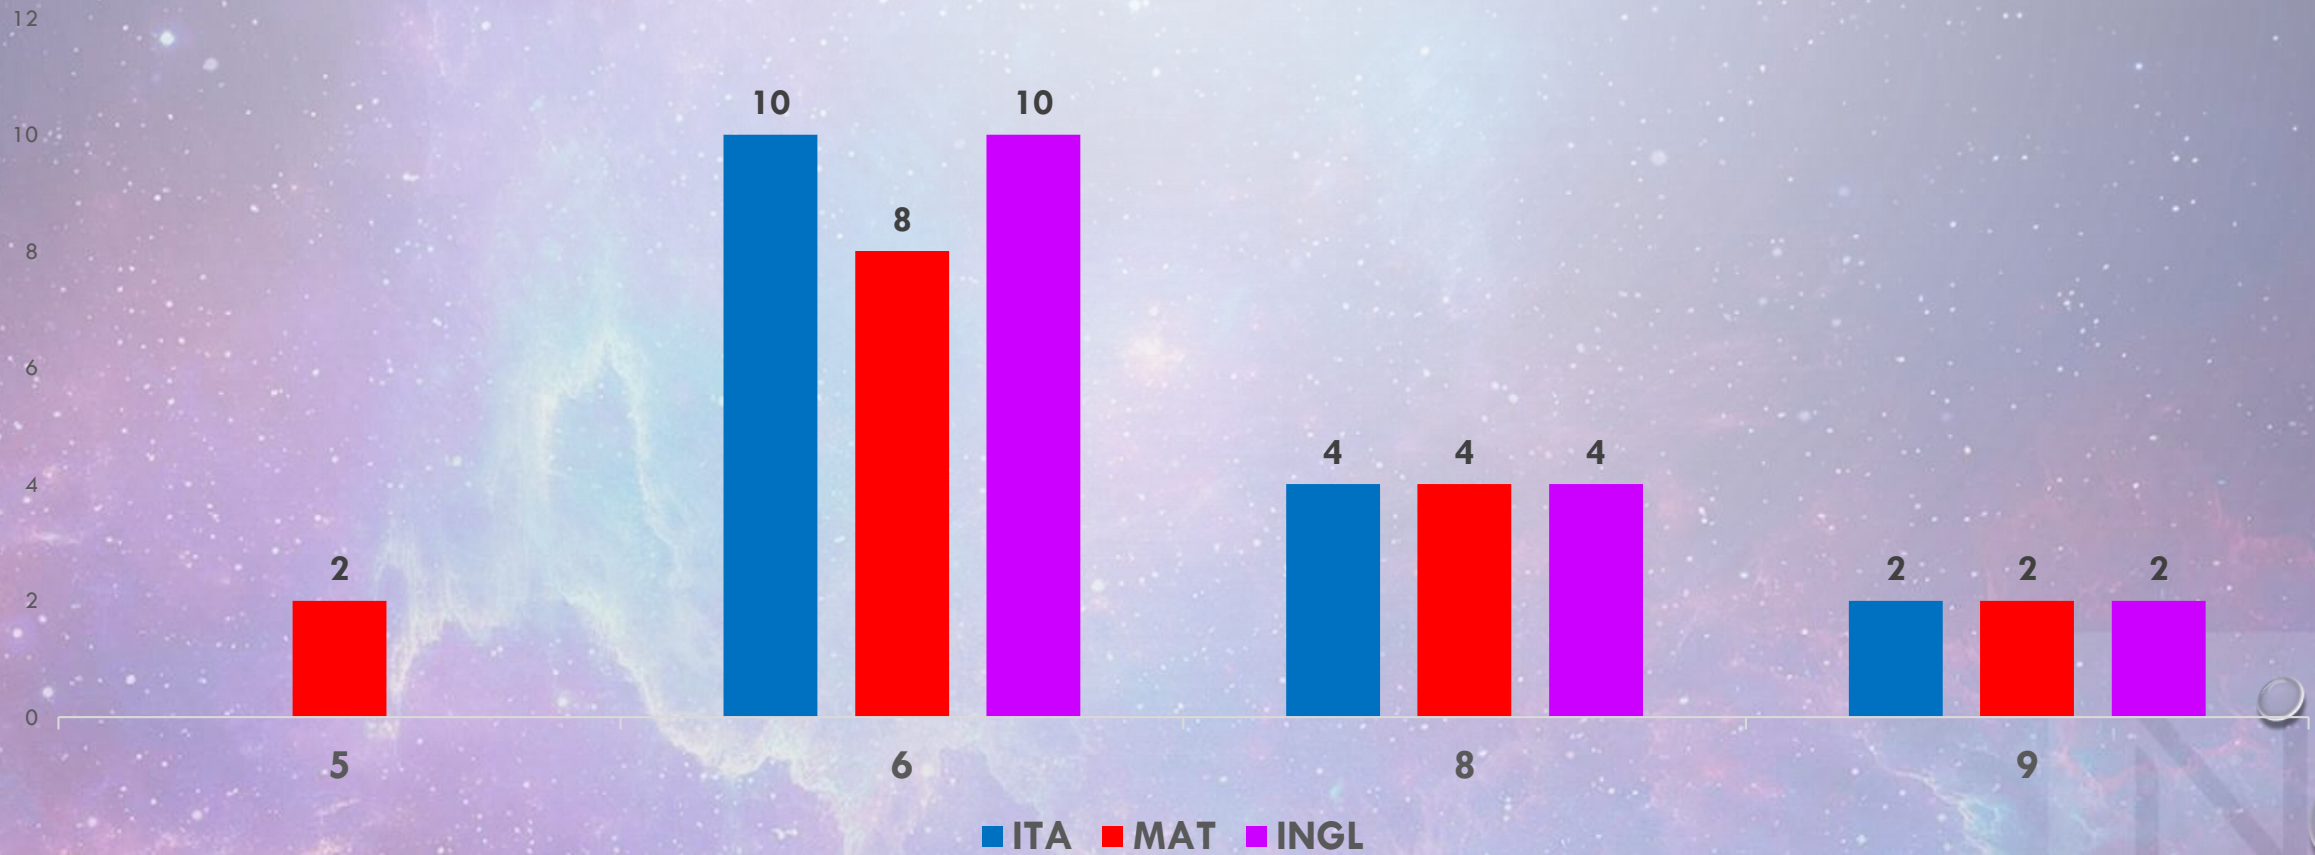

CLASSI QUINTE (INVALSI)

(DISTRIBUZIONE DEI VOTI 5D)