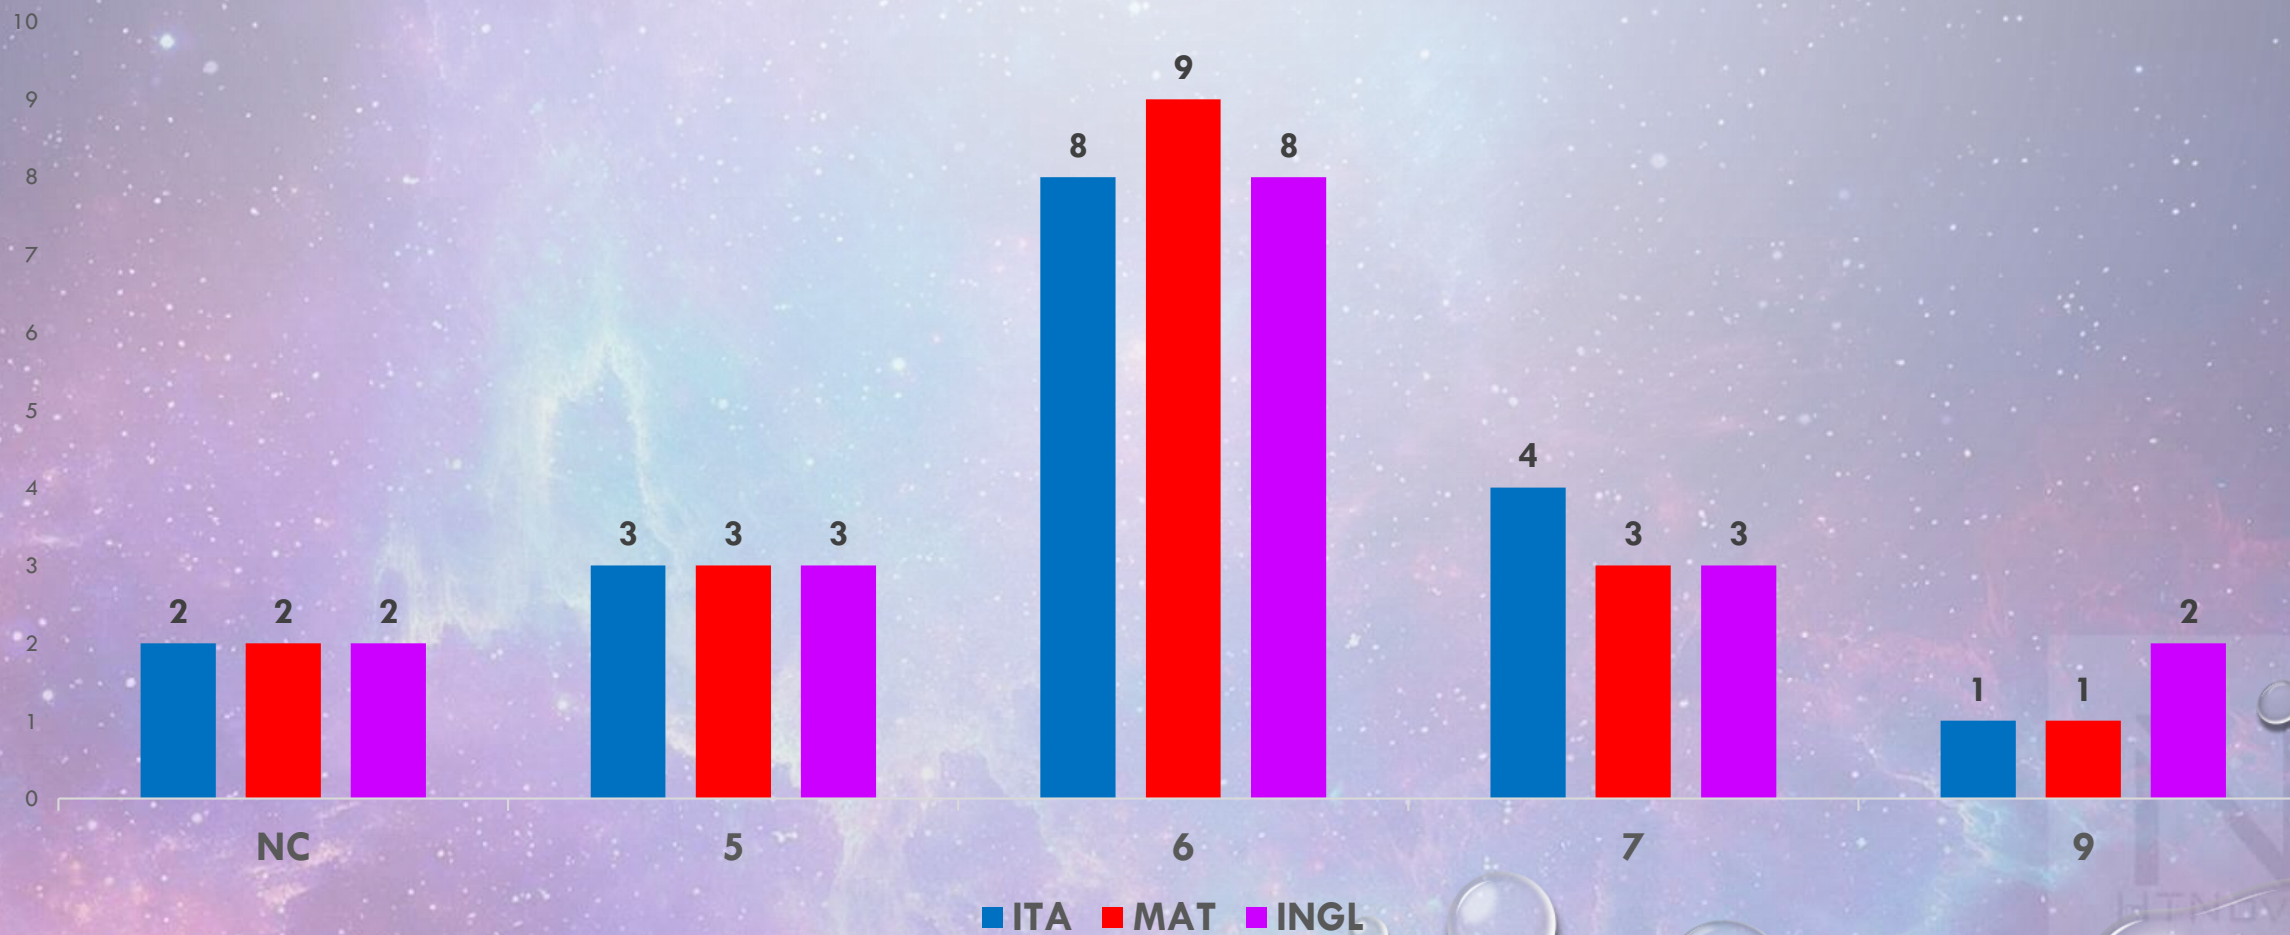

CLASSI QUINTE (INVALSI)

(DISTRIBUZIONE DEI VOTI 5C)