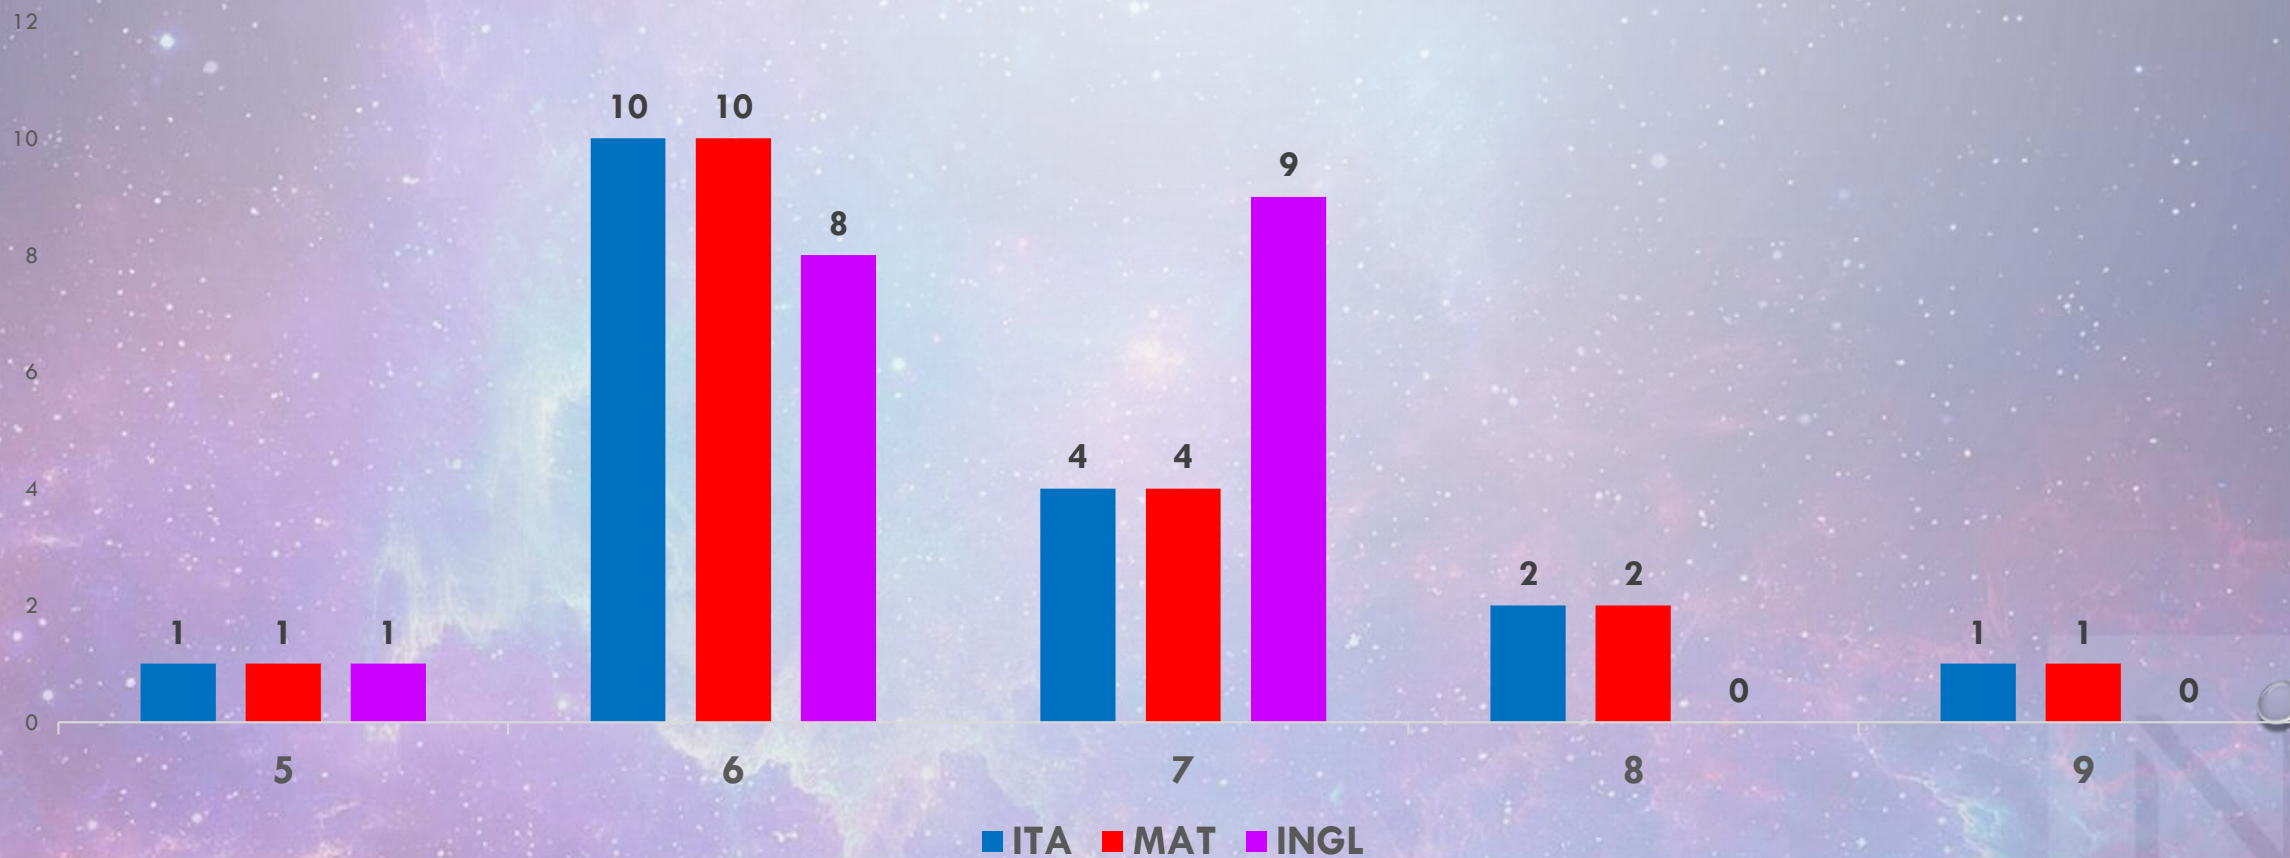

CLASSI QUINTE (INVALSI)

(DISTRIBUZIONE DEI VOTI 5A-M)