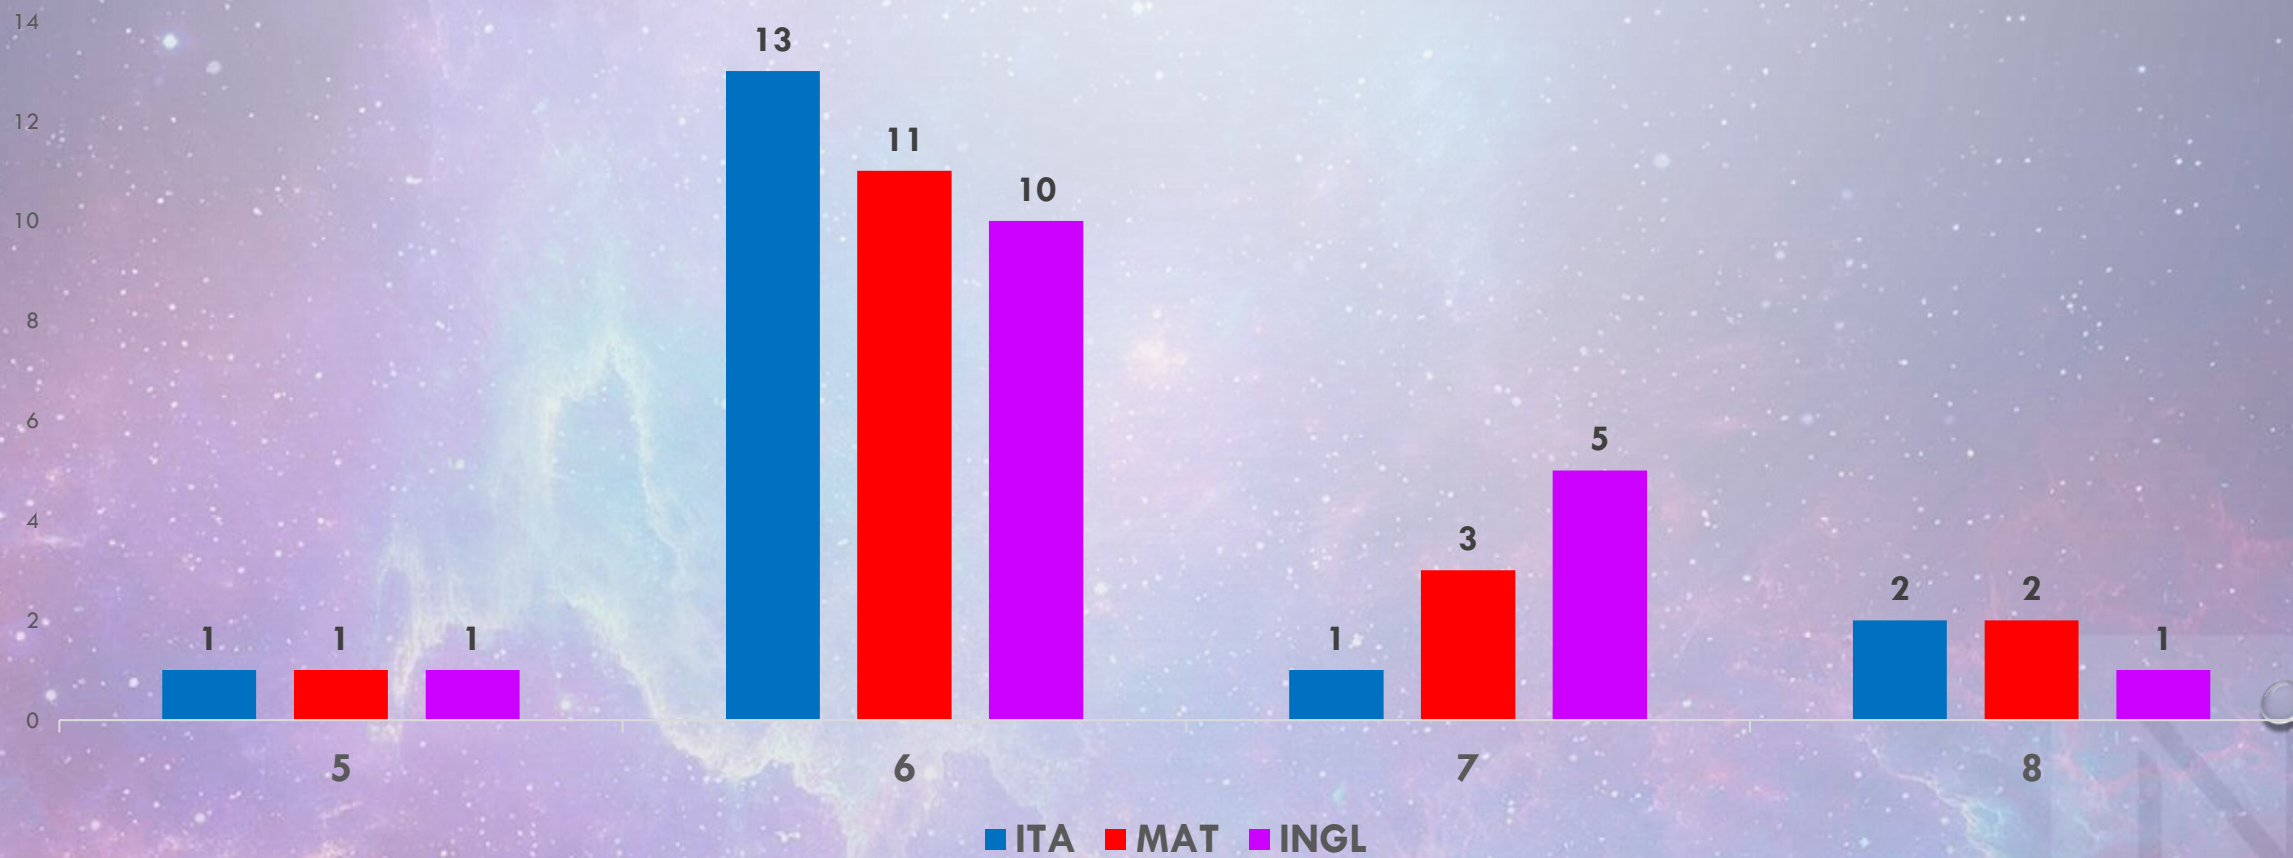

CLASSI QUINTE (INVALSI)

(DISTRIBUZIONE DEI VOTI 5D)