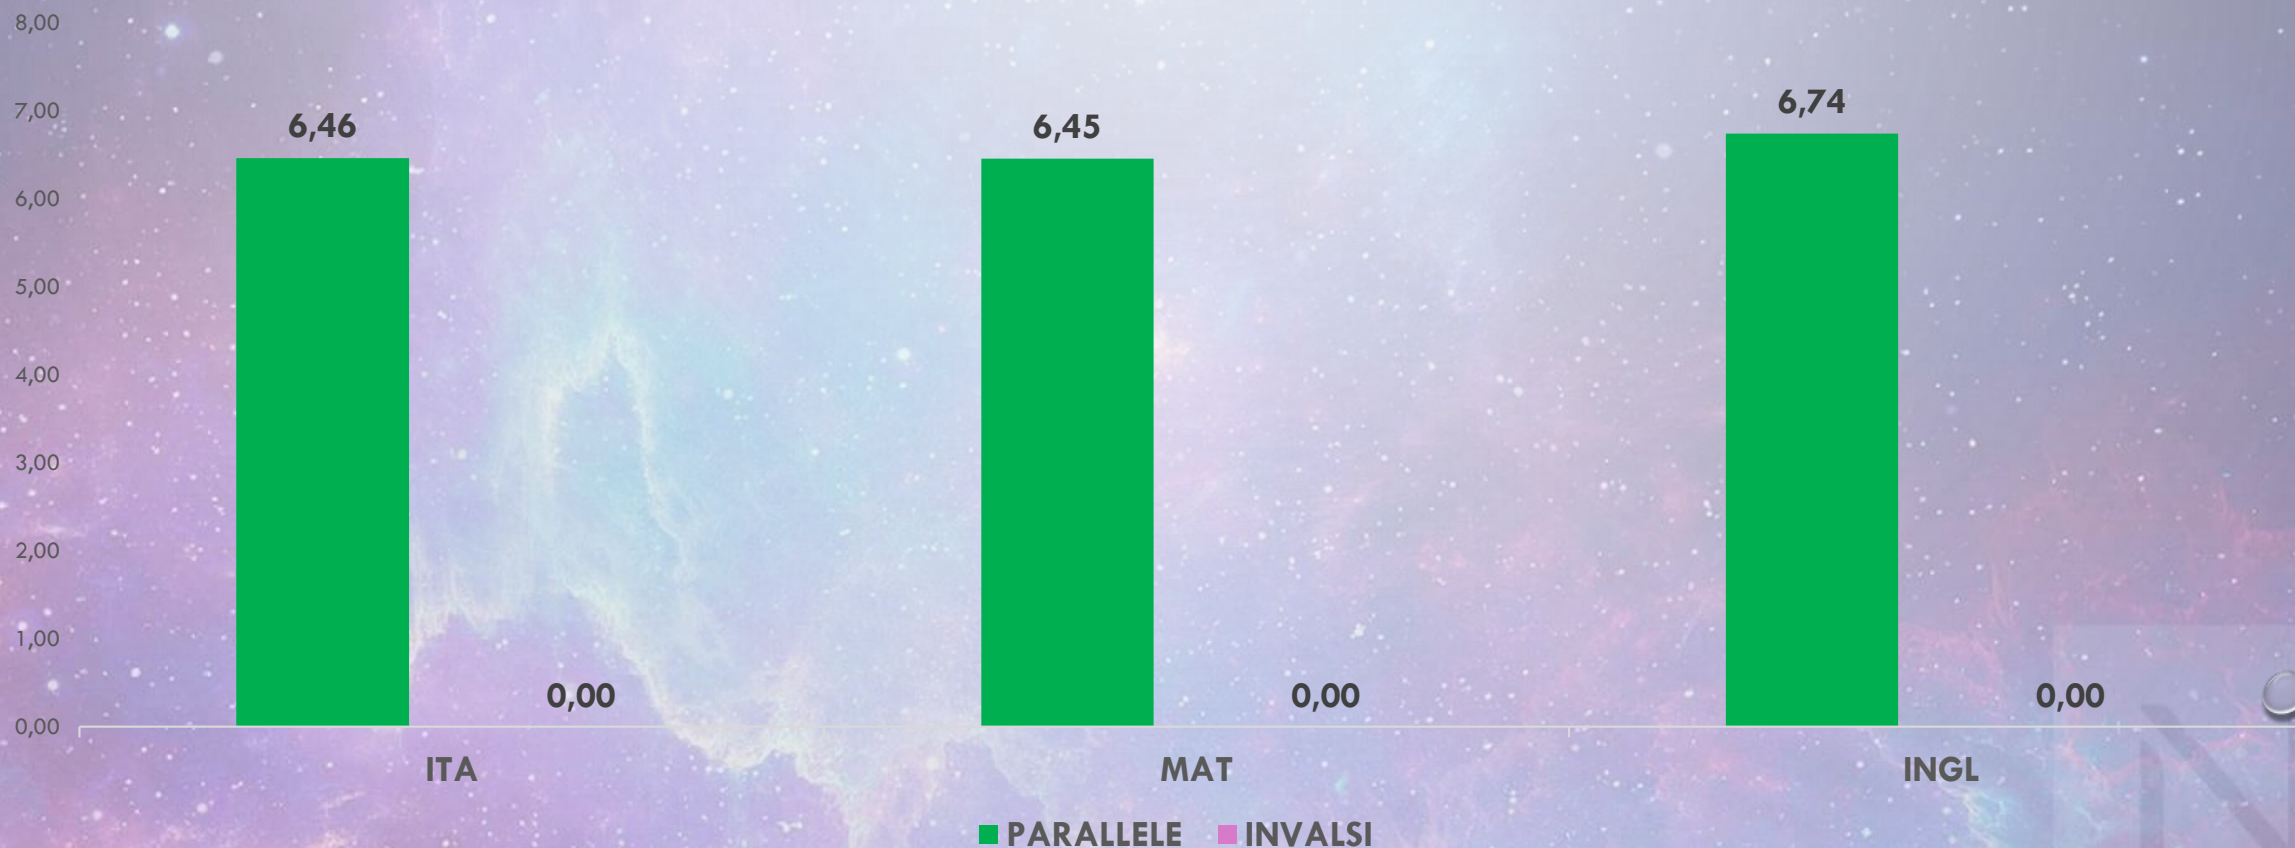

CLASSI PRIME (CONFRONTO)

(MEDIA GENERALE)