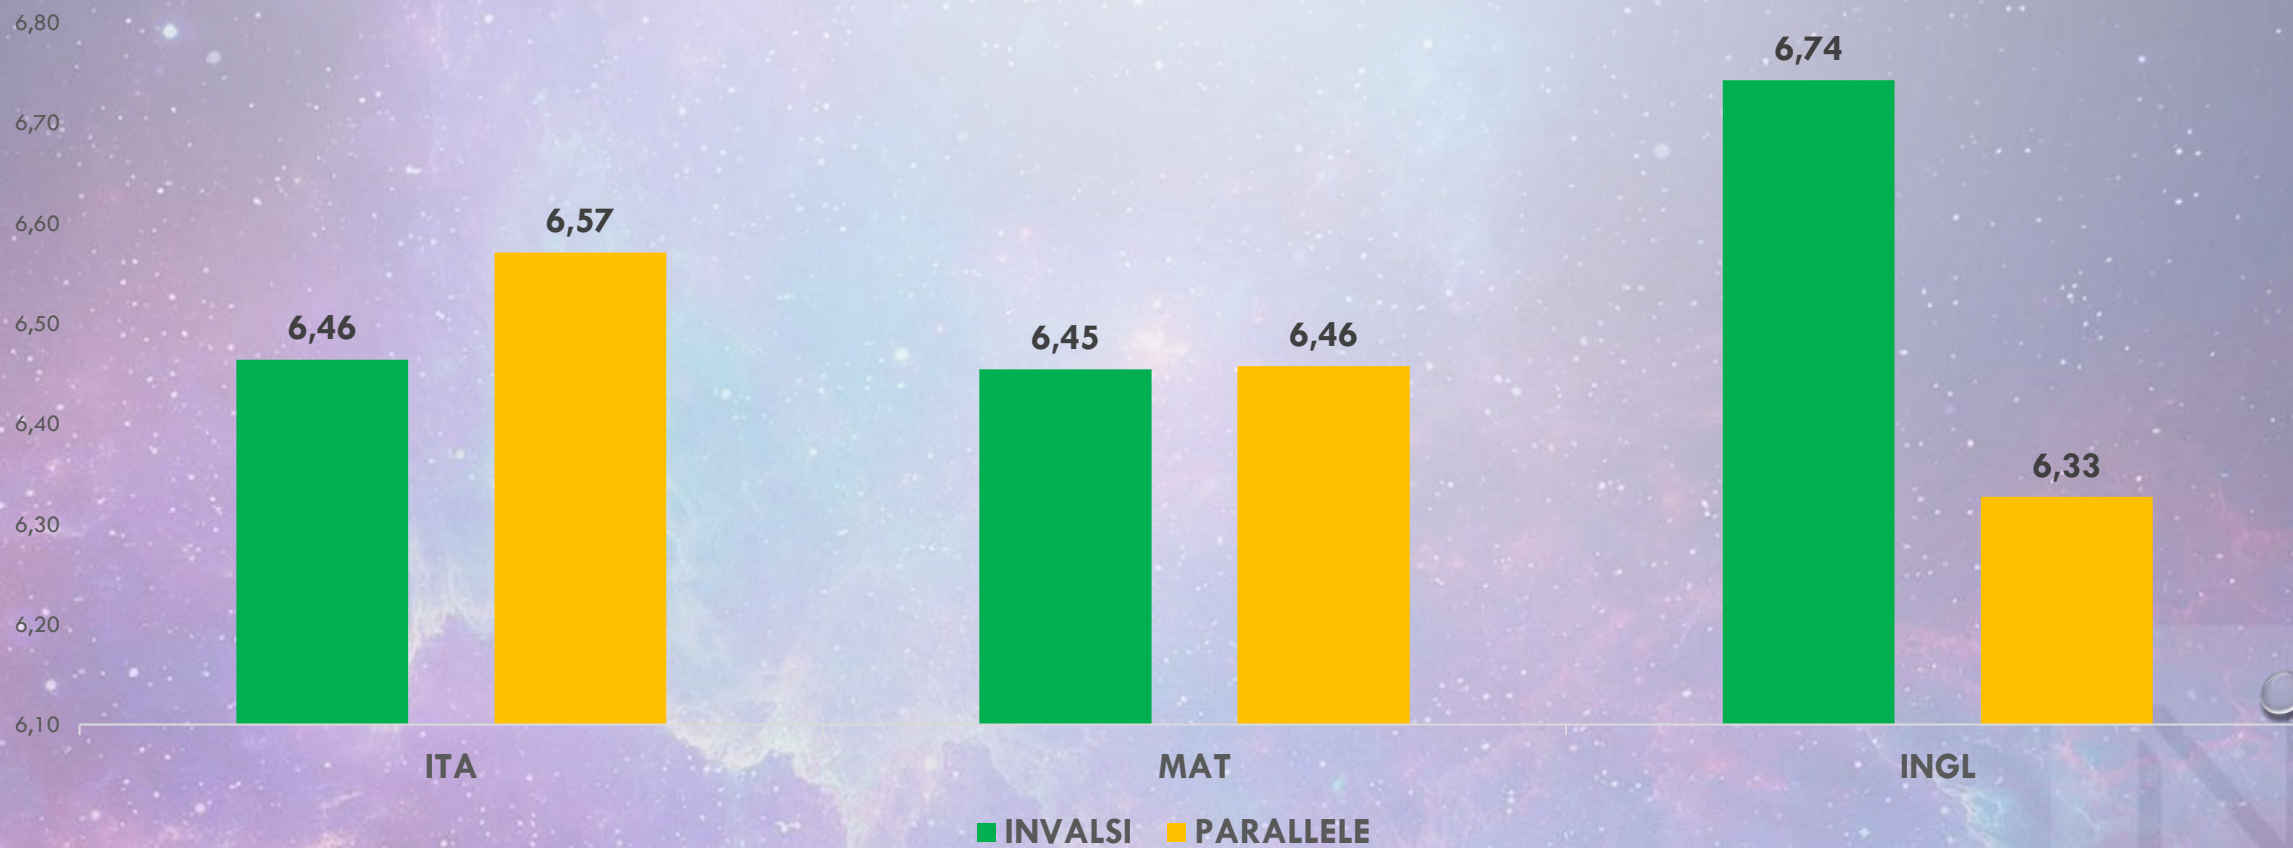

CLASSI SECONDE (CONFRONTO)

(MEDIA GENERALE)