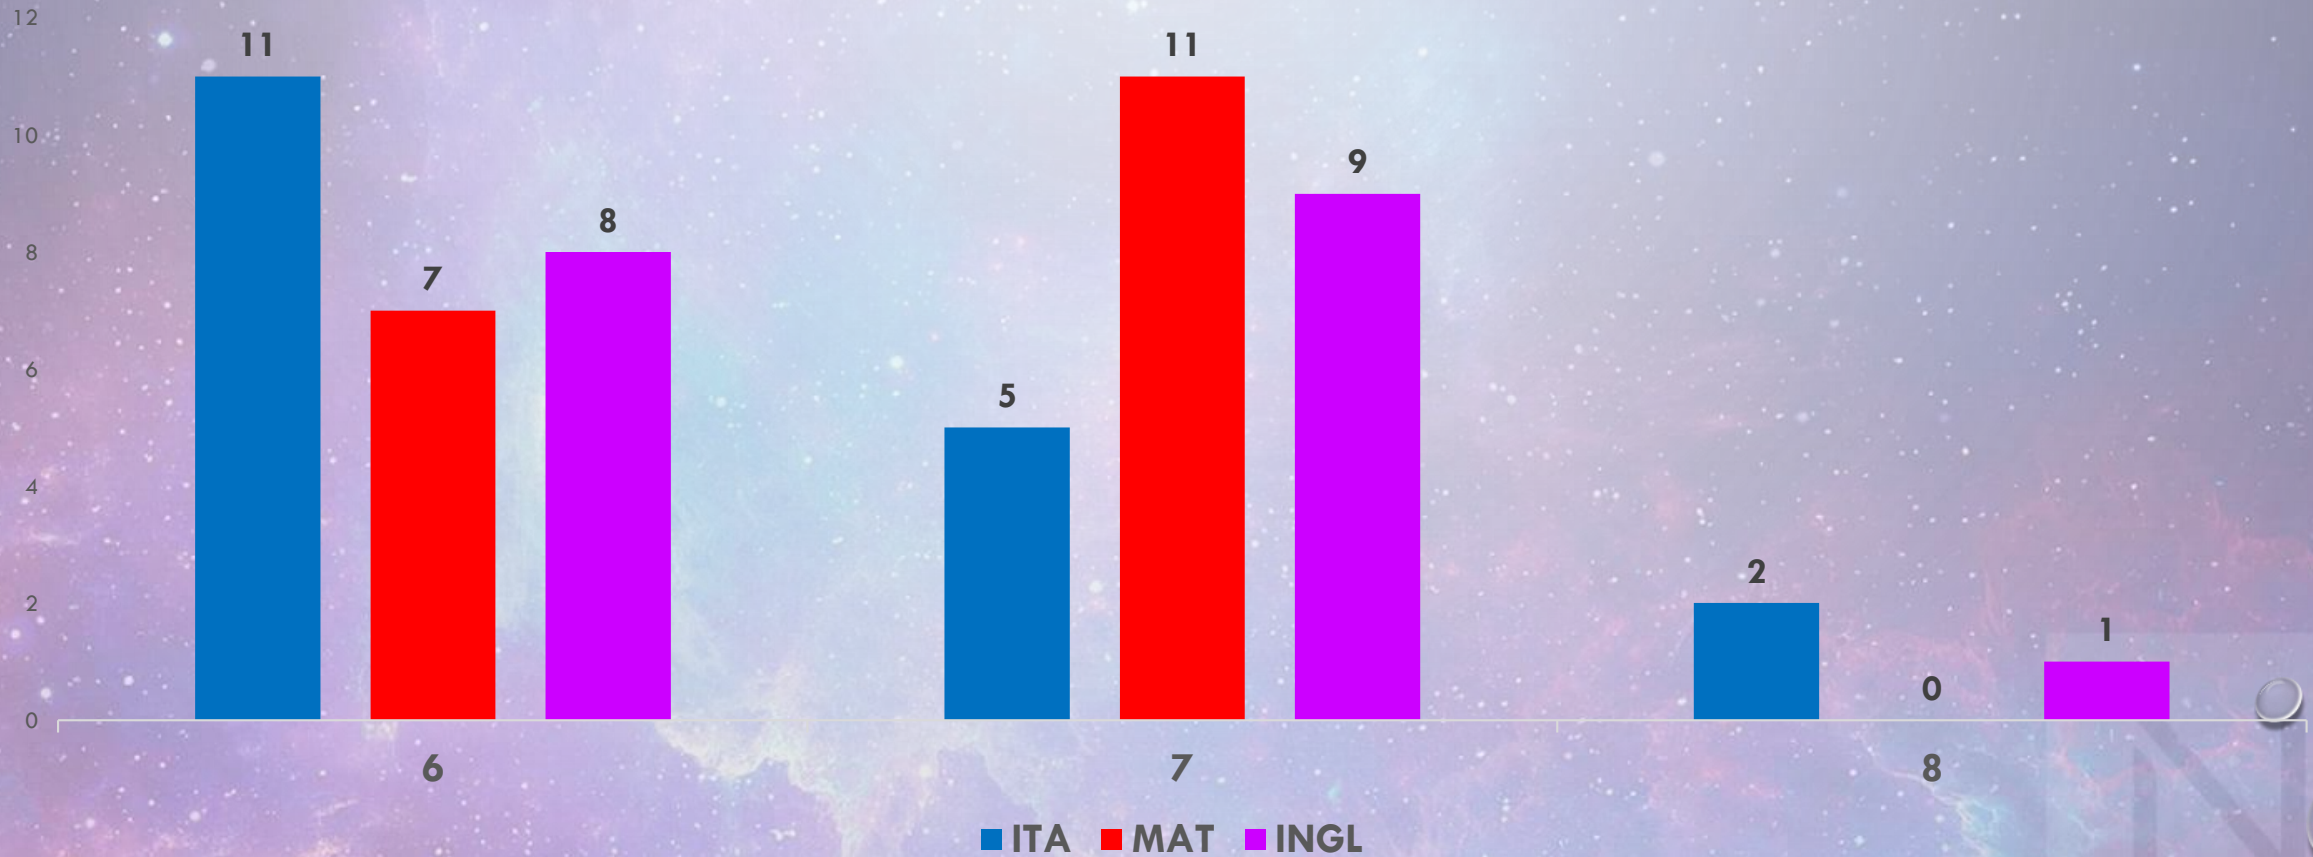

CLASSI QUINTE (INVALSI)

(DISTRIBUZIONE DEI VOTI 5B)