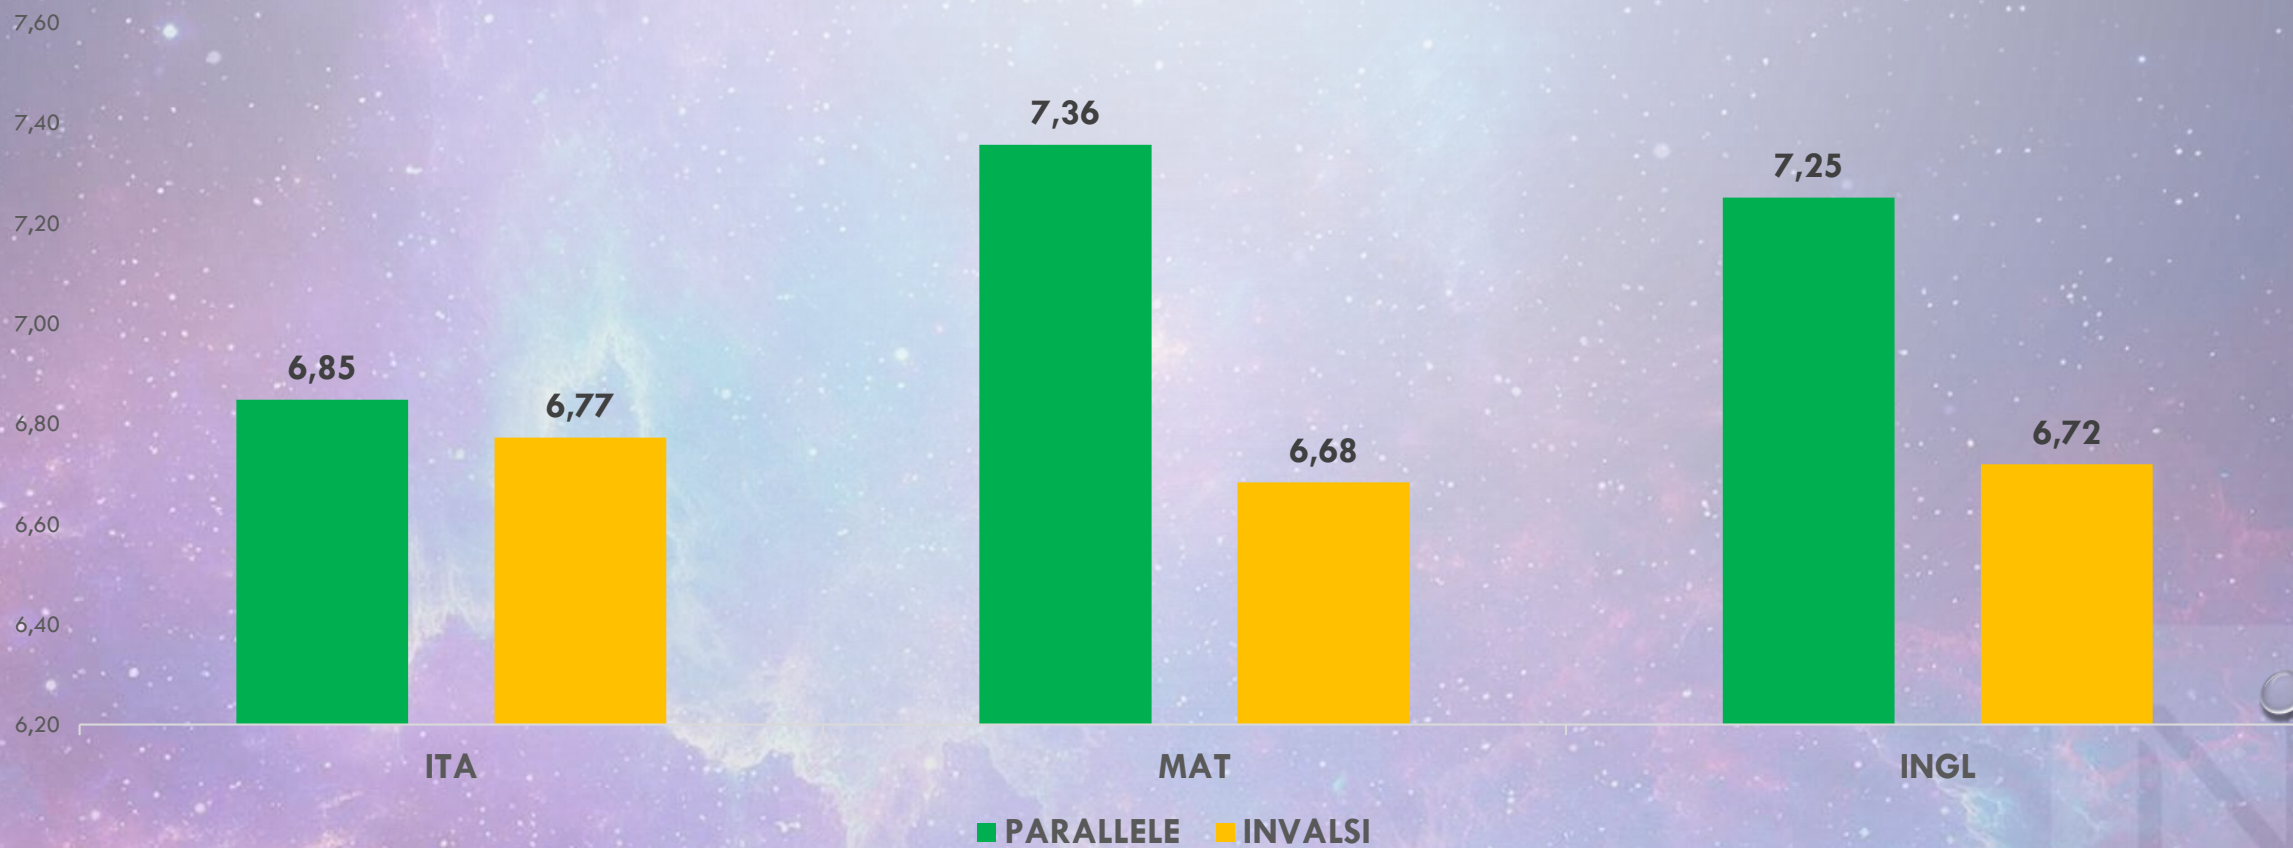

CLASSI QUARTE (CONFRONTO)

(MEDIA GENERALE)