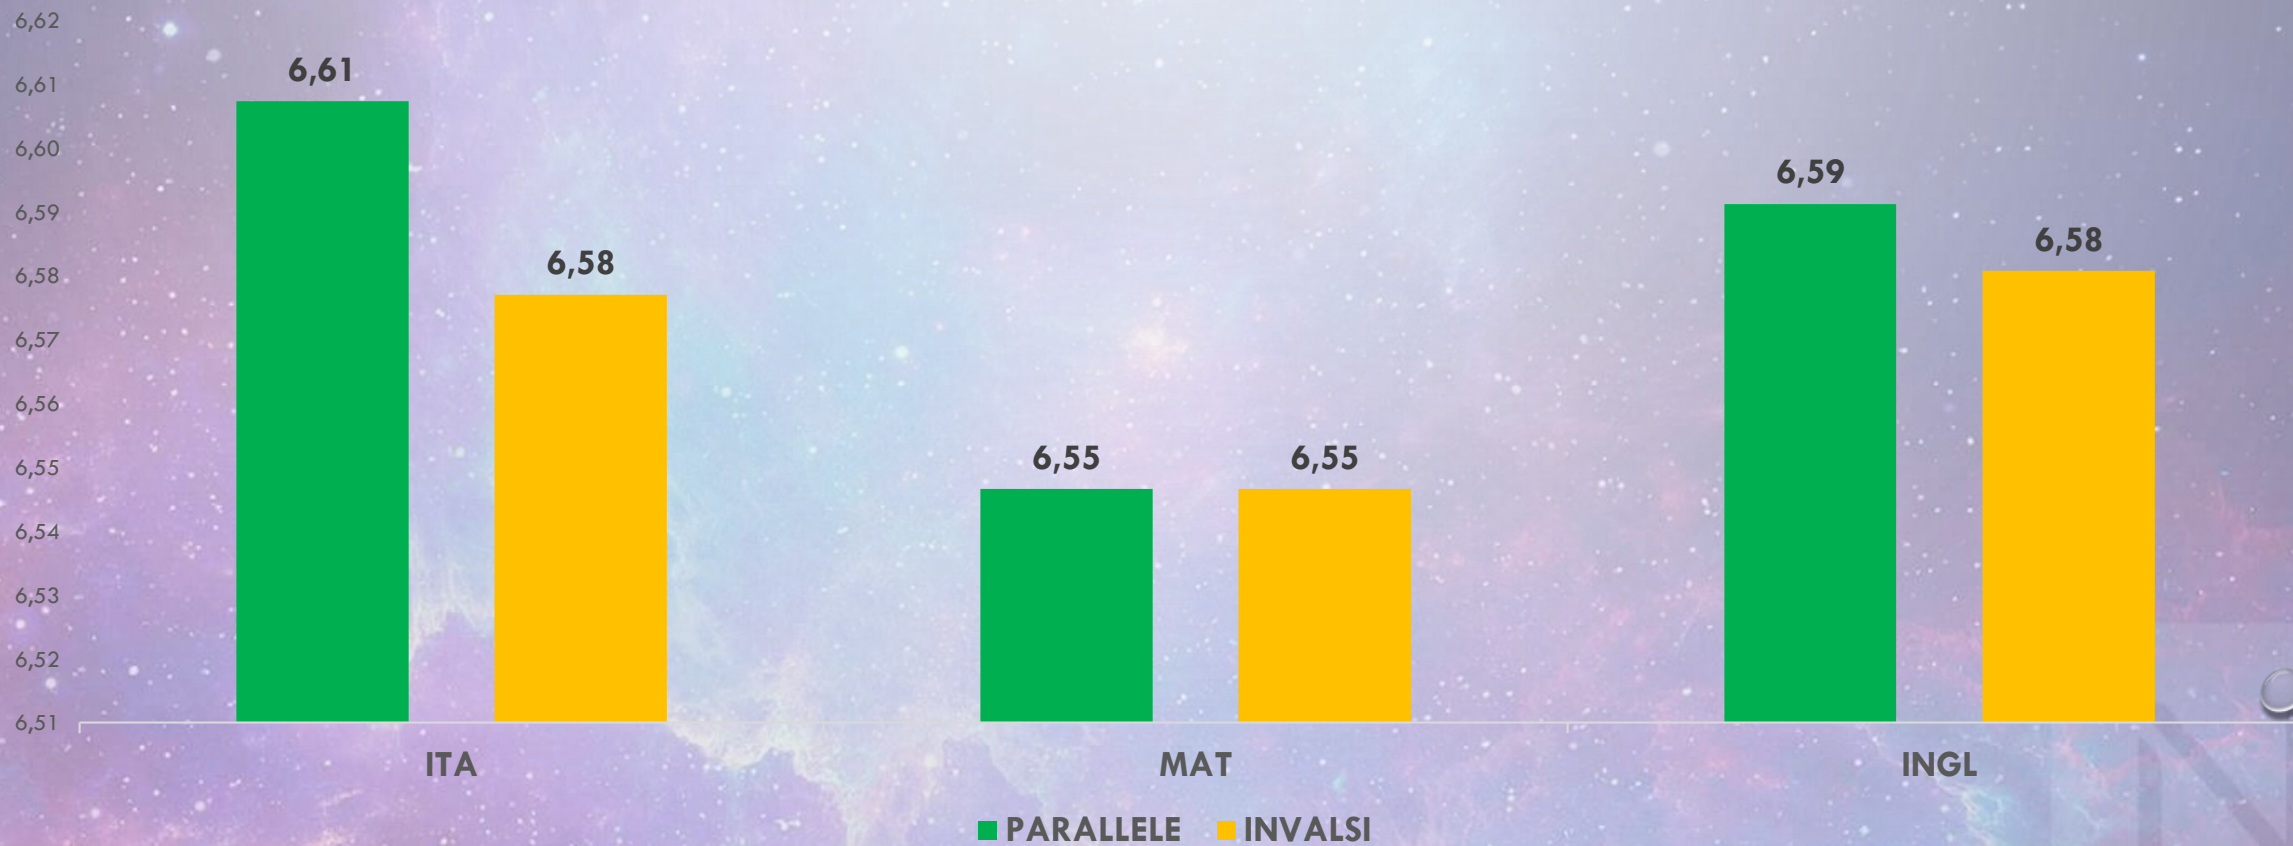

CLASSI QUINTE (CONFRONTO)

(MEDIA GENERALE)