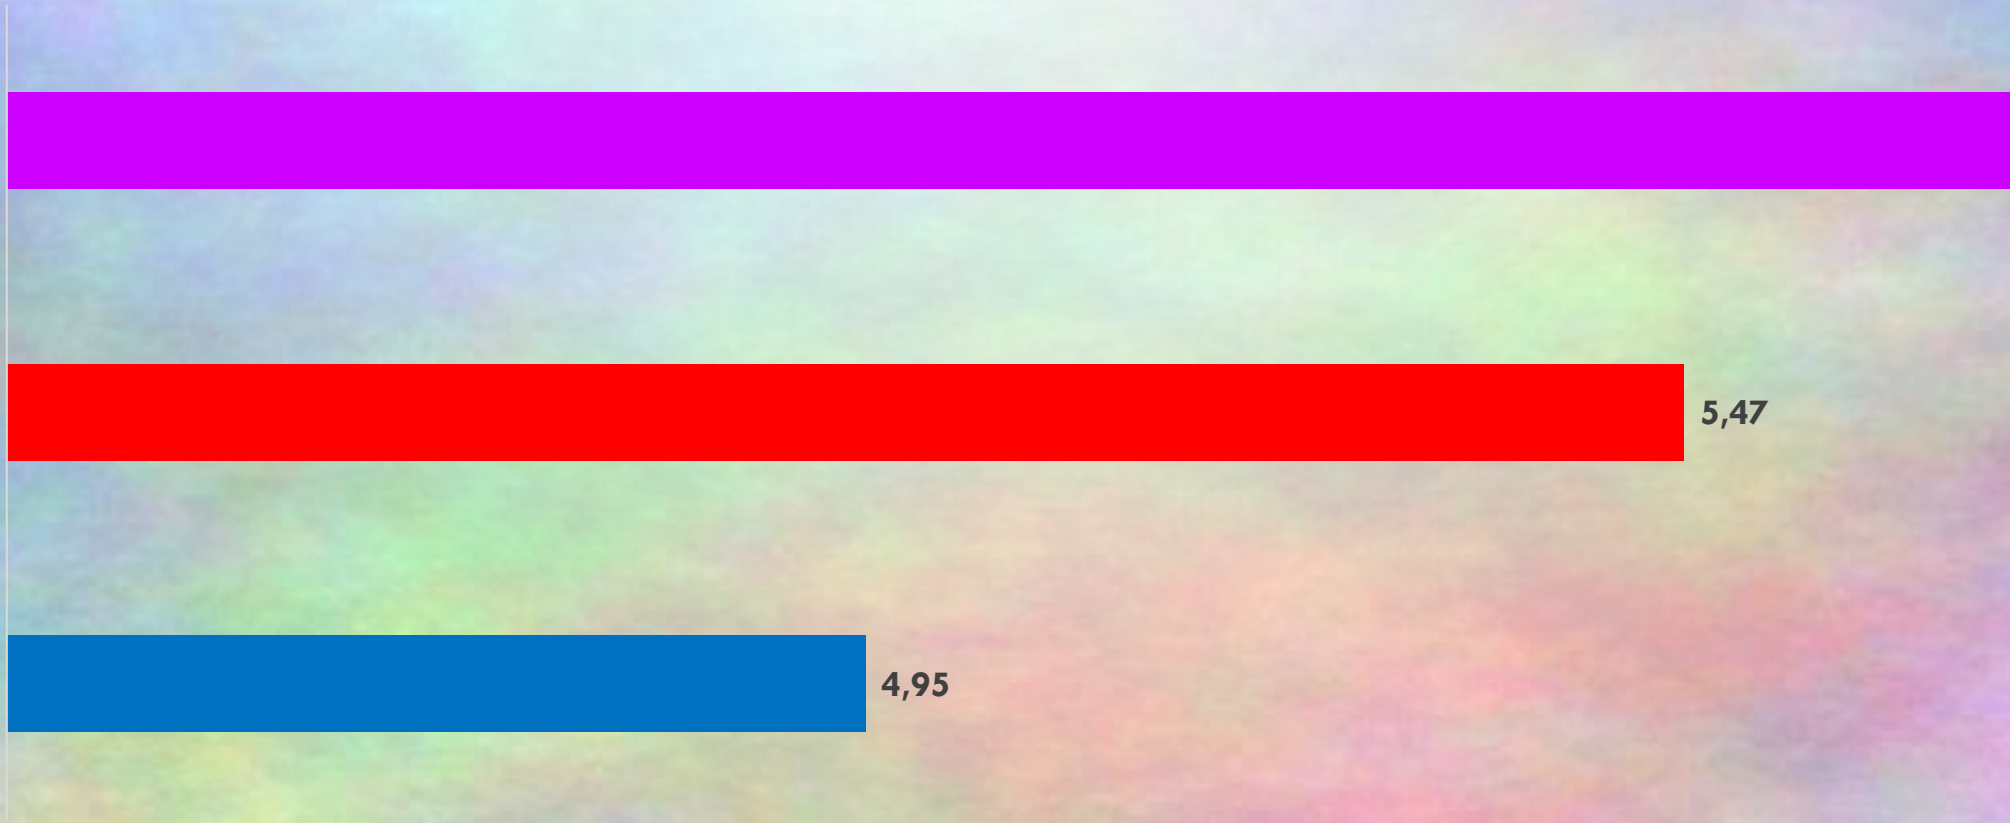

CLASSI TERZE

(MEDIA GENERALE)

INGL

5,68

MAT

5,47

ITA

4,95